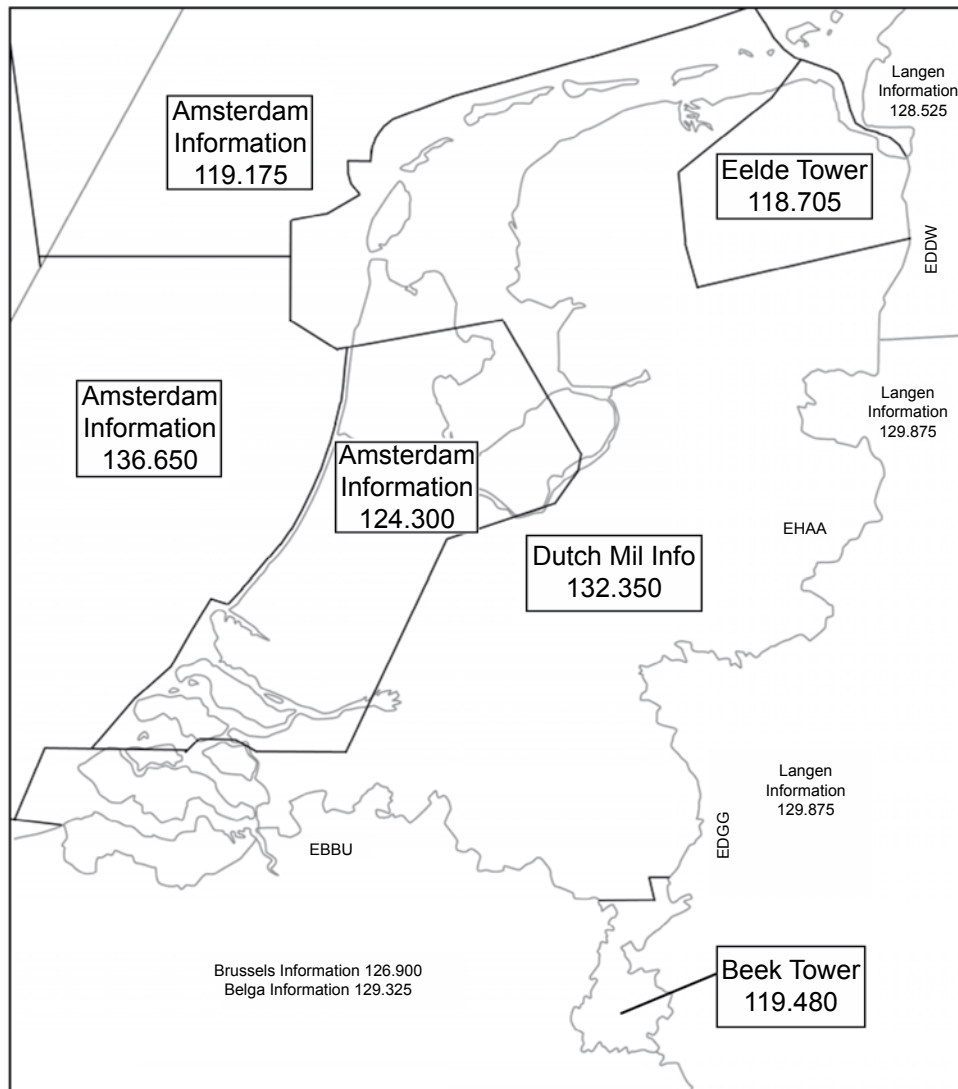

VOLMET

Amsterdam	126.200
Brussels	127.800
Frankfurt	127.600
Frankfurt	135.775
London (Main)	135.375
London (North)	126.600
London (South)	128.600

Emergency

Emergency Frequency 121.500

Transponder Codes

VFR	7000
Unlawful Interference	7500
Communication Failure	7600
Emergency	7700

VOLMET

Amsterdam	126.200
Brussels	127.805
Frankfurt	127.600
Frankfurt	135.775
London (Main)	135.375
London (North)	126.600
London (South)	128.600
Paris	126.000

Emergency

Emergency Frequency 121.500

Transponder Codes