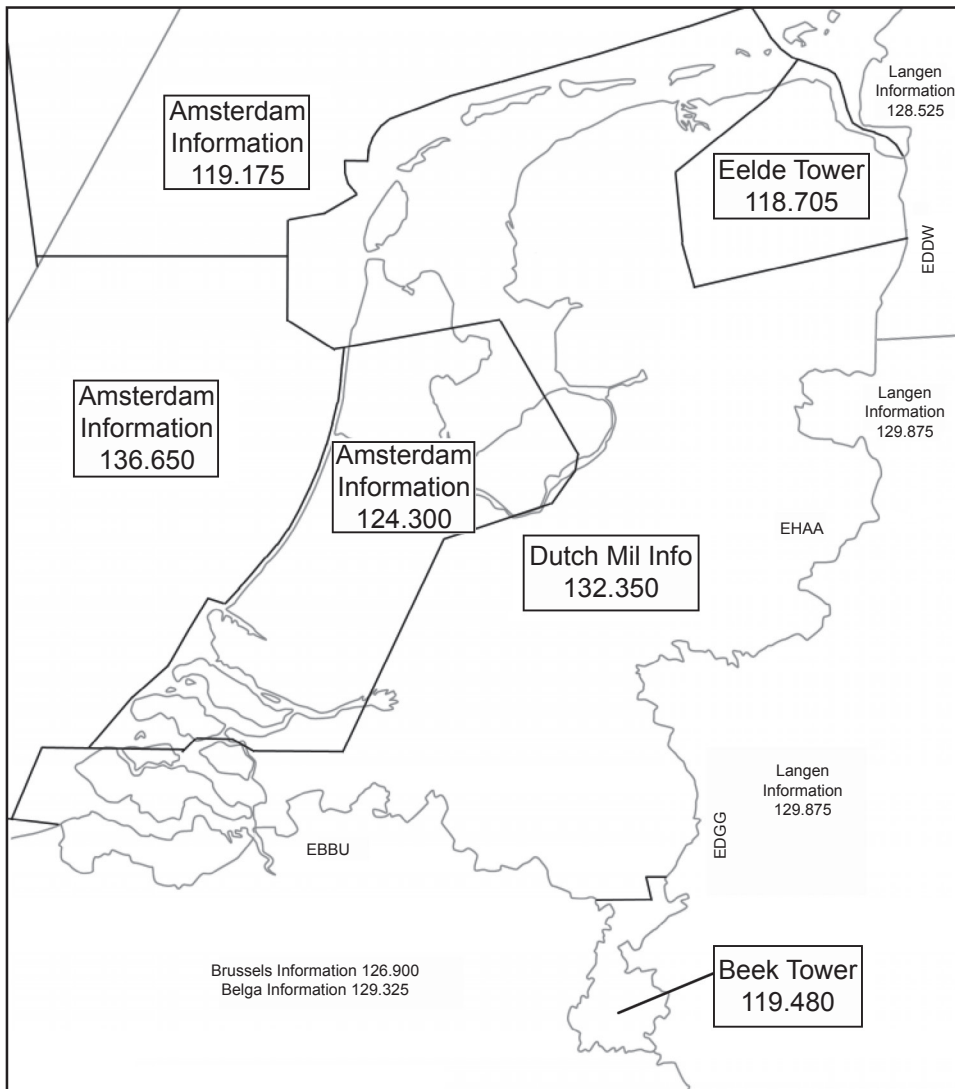

VOLMET

Amsterdam	126.200
Brussels	127.800
Frankfurt	127.600
Frankfurt	135.775
London (Main)	135.375
London (North)	126.600
London (South)	128.600

Emergency

Emergency Frequency 121.500

Transponder Codes

VFR	7000
Unlawful Interference	7500
Communication Failure	7600
Emergency	7700

EHAL	Ameland Radio	118.355	EHGR*	Gilze-Rijen Tower	125.330	
EHAM	Schiphol APP/DEP	119.055	EHHA	Schiphol Tower	119.230	
	Schiphol APP/DEP	118.080		Heliport Operations	131.500	
	Schiphol APP/DEP	121.205	EHHO	Hoogeveen Radio	127.355	
	Schiphol Approach	131.155		EHHV	Hilversum Radio	131.030
	Schiphol Arrival	118.405	EHKD*		De Kooy Arrival	124.230
	Schiphol Arrival	126.680		De Kooy Tower	120.130	
	Schiphol Tower	118.105		De Kooy Ground	121.730	
	Schiphol Tower	118.280		ATIS	133.010	
	Schiphol Tower	135.110	EHLE	Lelystad Arrival	134.530	
	Schiphol Delivery	121.980		Lelystad Tower	135.180	
	Schiphol Planner	121.655		Lelystad Delivery	123.680	
	Schiphol Ground	121.560		ATIS	120.730	
	Schiphol Ground	121.705	EHLW*	Leeuwarden Tower	120.705	
	Schiphol Ground	121.805		EHMZ	Midden Zeeland Radio	119.255
Schiphol Ground	121.905	EHOW	Oostwold Radio		118.330	
ATIS Arrival	132.980		EHRD	Rotterdam Approach	122.990	
ATIS Departure	122.205	Rotterdam Tower		118.205		
EHBD	Budel Radio	122.155	Rotterdam Delivery	122.180		
	EHBK	Beek Approach	123.980	ATIS	128.565	
		Beek Tower	119.480	EHSE	Seppe Radio	120.655
		Beek Delivery	121.830		EHST	Stadskanaal Radio
ATIS		124.580	EHTE	Teuge Radio		121.005
EHDL*	Deelen Tower	129.930		EHTL	Terlet Radio	130.130
	EHDR	Drachten Radio	119.655		EHTW	Twente Radio
EHEH*		Rapcon South	123.180	EHTX		Texel Radio
	Eindhoven Arrival	124.530	EHVK		Volkel Tower	136.080
	Eindhoven Arrival**	132.530		EHWO	Woensdrecht Tower	120.430
	Eindhoven Tower	131.005			ZZZZ	Middenmeer Radio
	Eindhoven Ground	121.930				
ATIS	126.030					
EHGG	Eelde Approach	120.305				
	Eelde Tower	118.705				
	Eelde Delivery	121.705				
	ATIS	133.555				